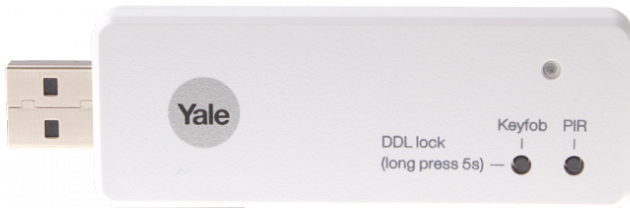

# YALE Easy Fit EF-USBDVR Alarm / CCTV Adaptor

## Description

---

The Yale EF-USBDVR CCTV / Alarm Adaptor allows its users to control and monitor owned Easy Fit alarm systems through the CCTV kit DVR's menu and the mobile application. This dongle makes it possible to turn the alarm of the system on or off from a remote location by using the Yale app on either a smart phone or tablet.

## Features

---

- Dongle
- To suit the Easy Fit CCTV Kit