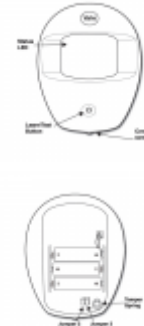

YALE EF-PIR Easy Fit Wirefree PIR Detector

Description

A wire free PIR motion detector for use with the Yale Easy Fit range of alarms, it activates the alarm when it detects movement.

2 Year Guarantee

Features

- Can be added at the time of installation or at a later date
- Suitable for garages & outbuildings
- For use on extra rooms that need protection, such as lounge, bedroom or extension
- When the alarm is set, the infrared sensor will pick up movement and activate the siren
- Ideally placed in the corner of any room