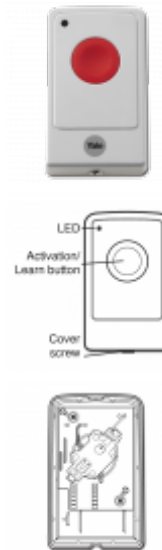

# YALE EF-PB Easy Fit Wirefree Panic Button

## Description

---

A wire free panic button for use with the Yale Easy Fit range of alarms.

2 Year Guarantee

## Features

---

- Top & bottom cover securing screw
- Knockouts for Wall / Corner Mounting
- LED Indicator for activation and low battery
- Activation/Learn Button (Red): Use for activating the alarm and for learning-in

## Product Table

---

**L22080**  
Red Button