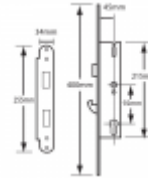

YALE Doormaster Lever Operated Latch & Hookbolt 20mm Split Spindle Overnight Lock

Description

A Yale door master lever operated latch and hookbolt overnight lock with split spindle, 20mm faceplate and 92mm centres.

45mm Backset

92mm Centres

Features

- Faceplate and strike to suit timber doors
- Split spindle
- 20mm Faceplate
- Latch & hookbolt
- Euro profile lock case

Product Table

L18753

45/92 - 20mm Strip