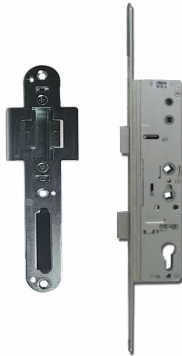

# YALE Doormaster Lever Operated Latch & Deadbolt 20mm Twin Spindle Overnight Lock To Suit Lockmaster

## Description

A Yale door master lever operated latch and deadbolt overnight lock with twin spindle, 20mm faceplate and 92mm/62mm centres to suit lockmaster.

45mm Backset

92/62mm Centres

## Features

- Faceplate and strike to suit timber doors
- Twin spindle
- 20mm Faceplate
- Latch & deadbolt
- Euro profile lock case
- 20mm faceplate to suit timber doors.