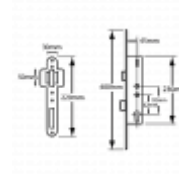

# YALE Doormaster Lever Operated Latch & Deadbolt 20mm Twin Spindle Overnight Lock To Suit Lockmaster

## Description

A Yale door master lever operated latch and deadbolt overnight lock with twin spindle, 20mm faceplate and 92mm/62mm centres to suit lockmaster.

45mm Backset

92/62mm Centres

## Features

- Faceplate and strike to suit timber doors
- Twin spindle
- 20mm Faceplate
- Latch & deadbolt
- Euro profile lock case
- 20mm faceplate to suit timber doors.

## Product Table

**L18750**

45/92-62 - 20mm Strip