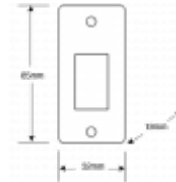

ASEC Narrow Style Momentary Exit Switch

Description

Surface mounted narrow style press to exit button from Asec, it is engraved with the legend `Door Release` in green and has a normally open press to make contact and a normally closed press to break contact.

Features

- Architrave size
- `Door Release` green legend
- Surface mounted
- N/O - press to make & N/C - press to break

Product Table

AS8007
White