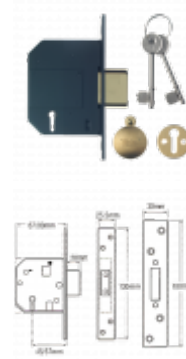

YALE PM562 5 Lever Deadlock

Description

The Yale PM562 is a British Standard mortice lock and is insurance approved, it offers the maximum level of security for external wooden doors.

10 Year Guarantee

Supplied With 2 Keys

5 Lever Mechanism

Complies to BS EN 3621

Keyed To Differ

Call For Key Cutting Services

Call For Workshop Services

Features

- Secured by Design (Police approved specification)
- 10 year guarantee
- 20mm anti-saw deadbolt
- Kitemarked to BS3621: 2007
- Anti drill lock case
- Recommended by insurance companies and police

Product Table

L5373

64mm PB KD Visi

L5372

75mm PB KD Visi