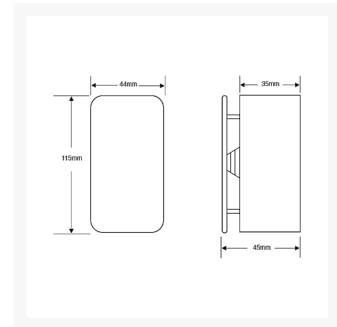

ASEC Surface Mount Push to Open Pad

Description

Narrow style push to open pad.

Features

- Narrow style
- Multi directional actuation
- Surface mounted

Product Table

AS9857

`Push To Open`