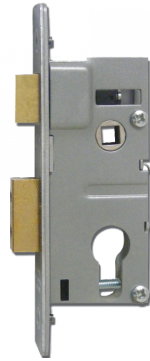

ASSA ABLOY

UNION L2224 Euro Sashcase

Description

The Union L2224 is a euro sashcase with 30.5mm backset suitable for use on metal doors. It has 48mm centres and 50mm case depth.

30.5mm Backset

48mm Centres

Operated By Euro
Cylinder

Features

- Euro Profile Sash Case
- Reversible latch bolt
- Latch & Deadbolt
- Suitable for use with unsprung lever handles
- Suitable for metal doors
- C - One full turn of the key to lock and one full turn of the key then push down on the lever to unlock, latch bolt can also be withdrawn by key.