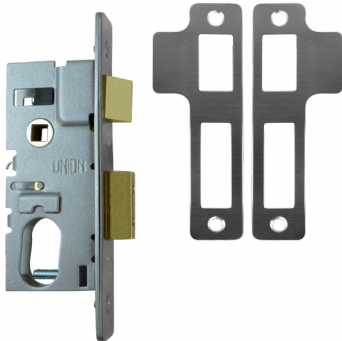

ASSA ABLOY

UNION L2214 Oval Sashcase

Description

The Union L2214 is an oval sashcase with 30.5mm backset suitable for use on metal doors. It has 48mm centres and 50mm case depth.

Operated By Oval Cylinder

Features

- Suitable for metal doors
- Suitable for use with unsprung lever handles
- Requires a 2x6 double cylinder (not included)

Product Table

3097

50mm SC Bagged