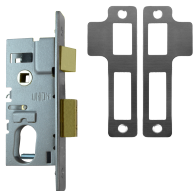

ASSA ABLOY

UNION L2214 Oval Sashcase

Description

The Union L2214 is an oval sashcase with 30.5mm backset suitable for use on metal doors. It has 48mm centres and 50mm case depth.

Operated By Oval Cylinder

Features

- Suitable for metal doors
- Suitable for use with unsprung lever handles
- Requires a 2x6 double cylinder (not included)

Product Table

3097

50mm SC Bagged