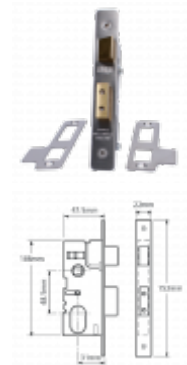

ASSA ABLOY

UNION L2214 Oval Sashcase

Description

The Union L2214 is an oval sashcase with 30.5mm backset suitable for use on metal doors. It has 48mm centres and 50mm case depth.

Operated By Oval Cylinder

Features

- Suitable for metal doors
- Suitable for use with unsprung lever handles
- Requires a 2x6 double cylinder (not included)

Product Table

3097

50mm SC Bagged