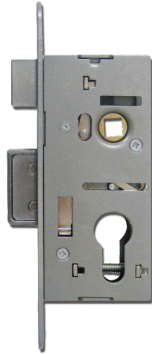

YALE L22070 Euro Sashcase

Description

The Yale (Union) L22070 sashcase is a euro operated double throw latch and deadbolt case with a 36mm backset. It has 48mm centres and a 54mm case depth making it suitable for metal doors.

36mm Backset

48mm Centres

Operated By Euro
Cylinder

Features

- Latch & Deadbolt
- Reversible Latch Bolt
- Euro Profile Lock Case
- Supplied without faceplate and striking plate as no longer available
- Suitable for metal doors
- Double throw deadbolt 1st throw =12mm, 2nd throw goes a further 12mm.

Product Table

L1419
54mm SC Bagged