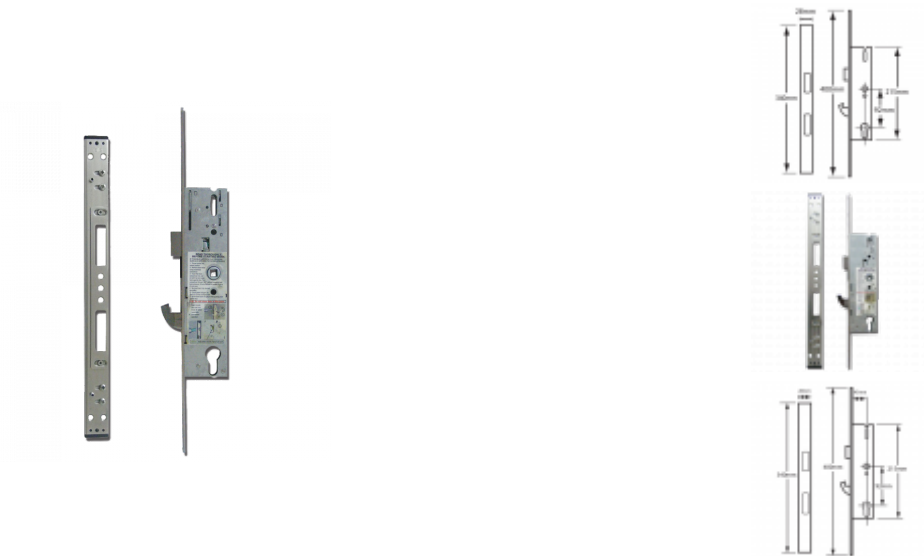

# YALE Doormaster Lever Operated Latch & Hookbolt 16mm Split Spindle Overnight Lock

## Description

A Yale door master lever operated latch and hookbolt overnight lock with split spindle, 16mm faceplate and 92mm centres.

BACK  
35

BACK  
45

CEN  
92

35mm Backset 45mm Backset

92mm  
Centres

## Features

- Split Spindle
- 16mm Faceplate
- Latch & hookbolt
- Euro profile lock case

# Product Table

---

**L18751**  
35/92 - 16mm Strip

**L18752**  
45/92 - 16mm Strip