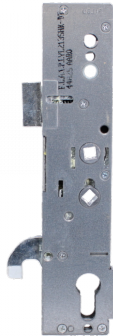

# YALE Doormaster Lever Operated Latch & Hookbolt Twin Spindle Gearbox To Suit Lockmaster

## Description

---

A Yale door master twin spindle lever operated latch and hookbolt gearbox with 92/62mm centres to suit Lockmaster.

This is the new version with the round hole "push to snib" feature. If the centre case is being used for a replacement with a snib handle; the handle spindle will still pass through the round hole but won't be needed to activate the snib – you just push the latch head in.

35mm Backset

92/62mm Centres

## Features

---

- New version with "push to snib" round hole
- To suit Lockmaster
- Twin spindle
- Centre Gearbox Only
- Latch & hookbolt
- Euro profile lock case
- To suit Lockmaster