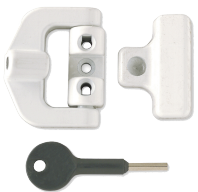

YALE 8K123 Window Swing Lock

Keyed Alike

Features

- Fixing onto the window section, which is locked around the frame fixed staple by use of key
- For UPVC windows

Product Table

L6070
WH Visi