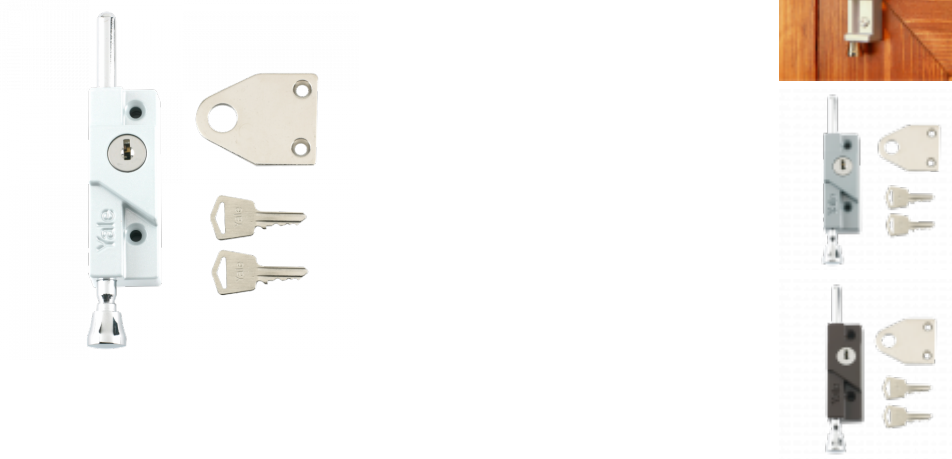

YALE 8K116 Multi Purpose Bolt

Description

The Yale 8K116 is a multi purpose surface mounted door security bolt. It can be used on sliding patio doors, hinged doors, and aluminium or wooden doors.

Supplied With 2 Keys

Keyed To Differ

Features

- Steel bolt is pushed to close, pulled to open, and locked in the closed position by use of the key
- Key is removable in both locked and unlocked positions
- Supplied with soffit keep plate and 2 ferrules, plus mounting screws and non removable 'clutch head' screws for both wood and metal
- Suitable for wood and metal, hinged and sliding doors