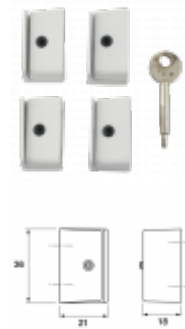

YALE 8K109 Window Lock

Keyed Alike

Features

- Lock is secured and released by use of the key which turns a socket screw into the lock plate fitted to the frame
- Supplied with wedge plate for tapered frames & fixing screws
- Suitable for outward opening hinged windows

Product Table
