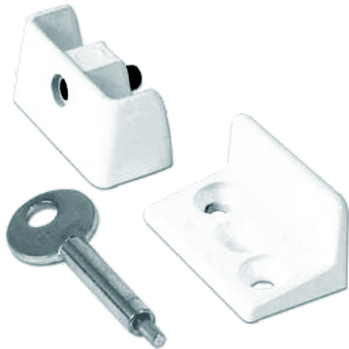

YALE 8K109 Window Lock

Keyed Alike

Features

- Lock is secured and released by use of the key which turns a socket screw into the lock plate fitted to the frame
- Supplied with wedge plate for tapered frames & fixing screws
- Suitable for outward opening hinged windows

Product Table
