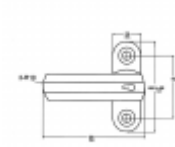

YALE 8K103 Sash Stopper

Keyed To Differ

Features

- Key required to Lock and unlock
- Surface fix for UPVC windows

Product Table

L14852
WH Visi