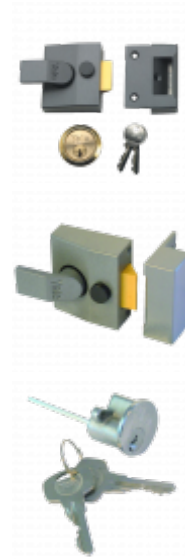

YALE 84 & 88 Non-Deadlocking Nightlatch

Description

The Yale 84 & 88 range is a modern non deadlocking nightlatch complete with snib to hold back the latch. It is non handed because the latch can be easily reversed and comes with a 2 year manufacturers guarantee.

Keyed To Differ

Call For Key Cutting Services

Call For Workshop Services

Features

- Reverse strikes available to suit outward opening doors
- Latchbolt is easily reversible on site

Product Table

8126

40mm DMG No Cylinder Boxed (84)

9089

40mm DMG with PB Cylinder Boxed (84)

2633

40mm DMG with PB Cylinder Visi (84)

2631

40mm DMG with SC Cylinder Boxed (84)

4475

60mm DMG No Cylinder Boxed (88)

9022

60mm DMG with PB Cylinder Boxed (88)

2594

60mm DMG with PB Cylinder Visi (88)

297

60mm DMG with SC Cylinder Boxed (88)