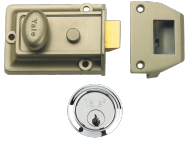

## Product Table

---

**L11844**

40mm ENB No Cylinder Boxed

**2649**

40mm ENB with PB Cylinder Boxed

**L5384**

60mm BLUX with PB Cylinder Boxed

**L868**

60mm BLUX with PB Cylinder Visi

**L11720**

60mm CH with CH Cylinder Boxed

**L11719**

60mm CH with CH Cylinder Visi

**4481**

60mm ENB No Cylinder Boxed

**2581**

60mm ENB with PB Cylinder Boxed

**2587**

60mm ENB with PB Cylinder Visi

**2585**

60mm ENB with SC Cylinder Boxed