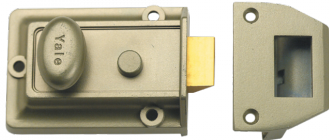

# YALE 77 & 706 Non-Deadlocking Traditional Nightlatch

## Description

---

The P77 & 706 are Yale's traditional non-deadlocking nightlatches suitable for left & right handed, and inward opening doors with a thickness of up to 57mm. The locks offer standard security, are covered by a 2 year guarantee and are supplied with 2 keys.

## Features

---

- The original Yale lock
- 2 keys included
- Promo pack includes free Cylinder Door Pull
- Reverse strikes available to suit outward opening doors
- Latchbolt is easily reversible on site