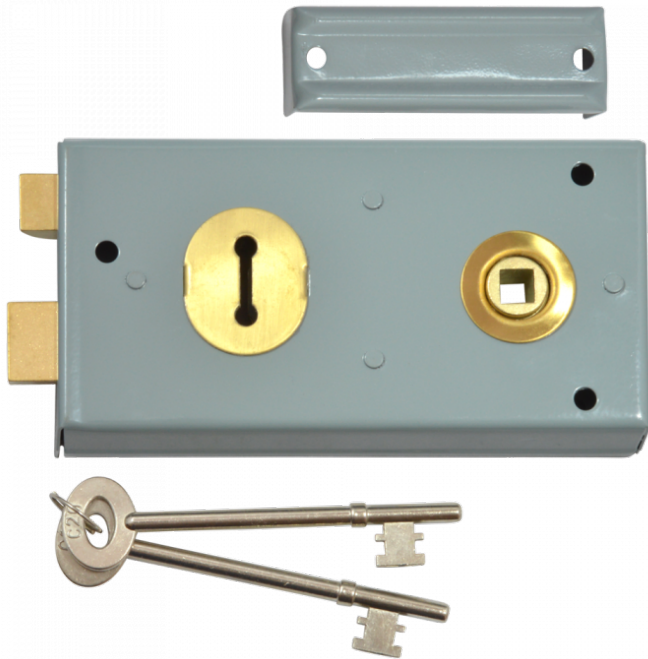

YALE 401 2 Lever Double Handed Rimlock 138mm

Description

The Yale 401 is a 138mm 2 lever rim sashlock suitable for internal doors, sheds and wooden gates. The deadbolt can be operated from either side and the unit is non handed.

2 Lever Mechanism

Keyed To Differ

Features

- 2 lever mechanism
- For use on internal doors, sheds and wooden gates.
- Key operates deadbolt from both sides
- For use with rim knobs

Product Table

3072
GREY Visi