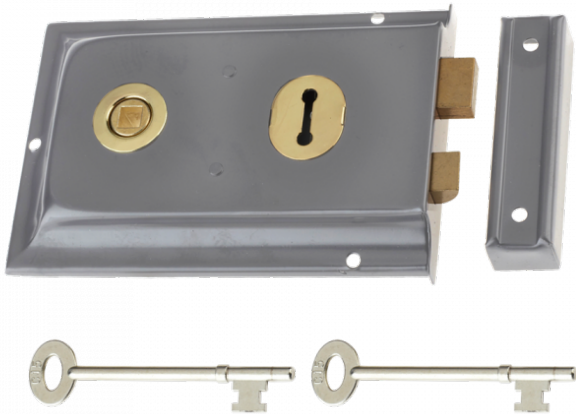

YALE 334 2 Lever Double Handed Rimlock 156mm

Description

The Yale 334 is a 156mm 2 lever rim sashlock suitable for internal doors, sheds and wooden gates. The deadbolt can be operated from either side and the unit is non handed.

2 Lever Mechanism

Keyed To Differ

Features

- 2 lever mechanism
- For use on internal doors, sheds and wooden gates.
- Key operates deadbolt from both sides
- For use with rim knobs

Product Table

3064
GREY Visi