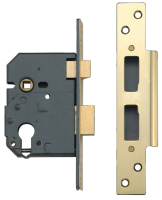

YALE 3100 Euro Sashcase

Operated By Euro Cylinder

Features

- Supplied with box keep and fixings
- Hardened lock case for high security
- Suitable for use with unsprung lever handles
- Pierced to accept bolt through furniture

Product Table

L3503

64mm PB Boxed

L3501

64mm SS Boxed

L3504

80mm PB Boxed

L3502