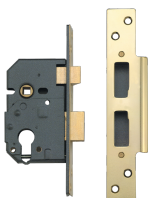

Product Table

L3503

64mm PB Boxed