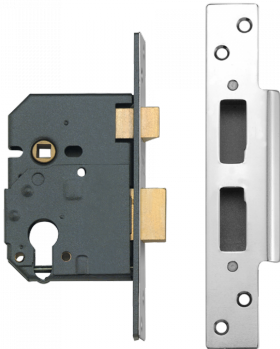

YALE 3100 Euro Sashcase

Operated By Euro Cylinder

Features

- Supplied with box keep and fixings
- Hardened lock case for high security
- Suitable for use with unsprung lever handles
- Pierced to accept bolt through furniture

Product Table

L3503

64mm PB Boxed

L3501

64mm SS Boxed

L3504

80mm PB Boxed

L3502

80mm SS Boxed