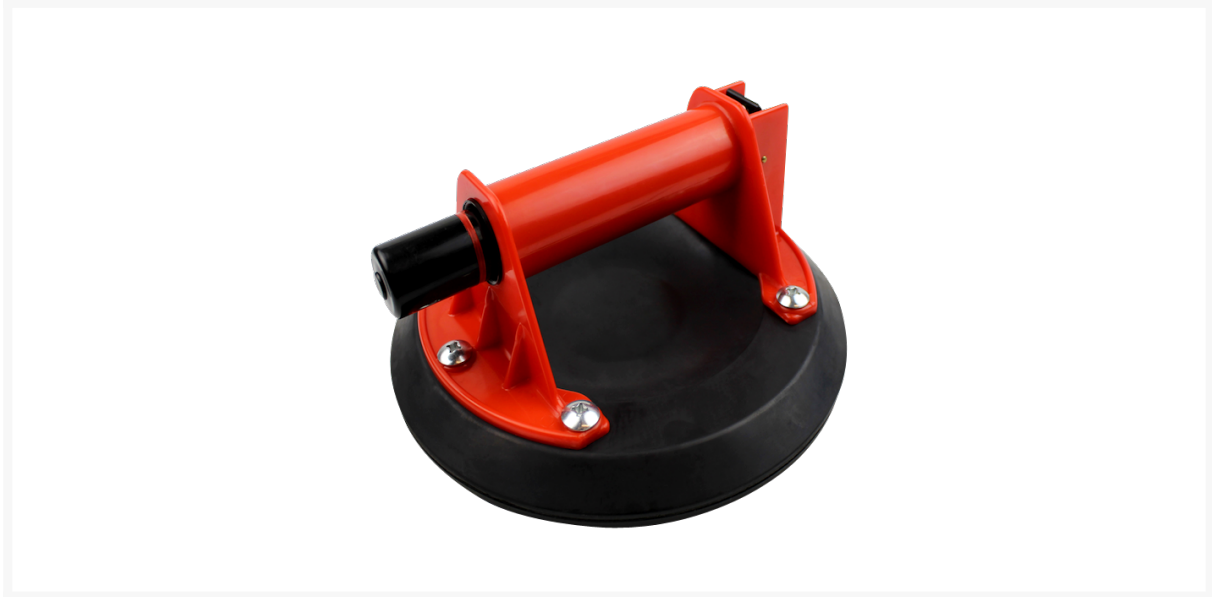

XPert 8 Inch Vacuum Glass Lifter

Description

The large 8 inch Glass Lifter from Xpert is an ideal solution for safely transporting glass. With an 8 inch rubber vacuum pad and heavy duty ABS handle and frame, this lifter has the special feature of a pump action indicator, which will inform users if additional pumping is required to move the glass safely. It is capable of lifting a maximum weight of 100kg and comes supplied in a compact hardback carry case to protect the rubber pad.

Features

- Pump action indicator
- Heavy duty suction cup lifter to help transport glass safely
- Rubber vacuum pad with 8 inch diameter
- Maximum lifting weight of 100kg
- Heavy duty ABS handle and frame

Product Table

L27560

SUC20000