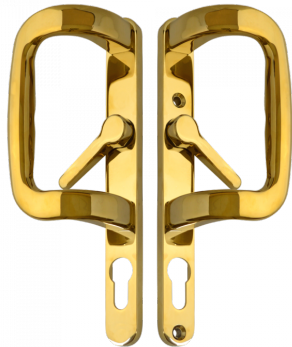

# WINLOCK Sparta Patio Door Handle

## Description

---

The easy to install Winlock Sparta Patio Door Handles with Euro cylinder profile is available in a choice of finishes.

Operated By Euro Cylinder

## Features

---

- Large handle for ease of use
- Secure bolt through fixings
- Euro cylinder profile
- Designed for sliding patio doors