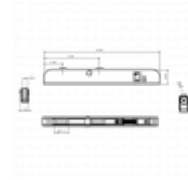

WINLOCK 1 Pair Of Patio Rollers

Description

The Winlock stainless steel patio rollers with 8mm inbuilt vertical adjustment are supplied in pairs and can withstand a 120Kg load.

Reversible Handing

Features

- 120Kg door load per pair
- Supplied in pairs
- Inbuilt 8mm vertical adjustment
- Ferritic stainless steel case and rollers make this unit ideal for coastal or polluted areas

Product Table

L25032

1 Pair