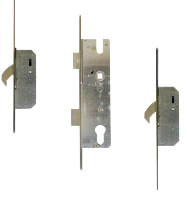

L27571

45/92 20mm FP