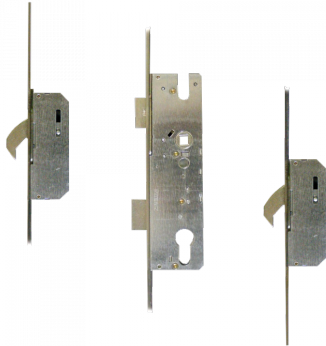

WINKHAUS Cobra Lever Operated Short Latch & Deadbolt 2 Hook

Description

Lever operated latch & deadbolt multipoint lock system by Winkhaus with 92mm centres, a split spindle, 2 hooks and a choice of faceplate and backset sizes.

10 Year Guarantee

35mm Backset

45mm Backset

92mm Centres

Operated By Euro Cylinder

Secured by Design Approved

Sold Secure Approved

Features

- 92mm centres
- 2 hooks
- Split spindle
- Latch & deadbolt
- All Winkhaus Cobra gearboxes are performance tested to 100,000 cycles
- Choice of faceplate and backset sizes

Product Table

L27569

35/92 16mm FP

L27570

45/92 16mm FP

L27571

45/92 20mm FP