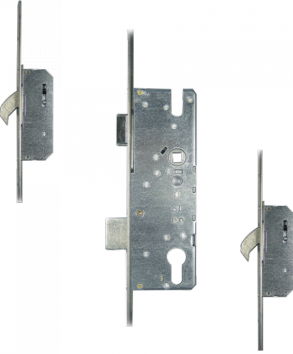

WINKHAUS Trulock+ Pyro Lever Operated Latch & Deadbolt Split Spindle 20mm Radius - 2 Hook

Description

Lever operated latch & deadbolt multipoint lock system by Winkhaus with 92mm centres, 20mm wide radius faceplate, a split spindle and 2 hooks. This handed unit is available in both left and right hand varieties and is suitable for Fire Door FD30 applications.

30 Minute Fire Rating

45mm Backset

92mm Centres

Operated By Euro Cylinder

Features

- Split spindle
- Latch & deadbolt
- Euro profile lock case
- 20mm radius faceplate

Product Table

L26869

LH - 45/92

L26870

RH - 45/92