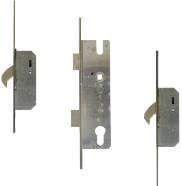

WINKHAUS Cobra Keywind Latch & Deadbolt 20mm Radius Faceplate - 2 Hook

Description

Keywind operated latch & deadbolt multipoint lock system by Winkhaus with 92mm centres, 20mm wide radius faceplate, a single spindle and 2 hooks. This unit is supplied without keeps however they are available to purchase separately.

10 Year Guarantee

35mm Backset

45mm Backset

92mm Centres

Operated By Euro Cylinder

PAS23 & PAS24

Secured by Design Approved

Sold Secure Approved

Features

- Reversible
- Key operated
- Single spindle
- Latch & deadbolt
- All Winkhaus Cobra gearboxes are performance tested to 100,000 cycles
- 20mm radius faceplate

Product Table

L26599

35/92

L26600

45/92