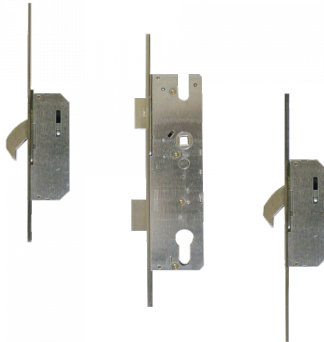

WINKHAUS Cobra Keywind Latch & Deadbolt 20mm Radius Faceplate - 2 Hook

Description

Keywind operated latch & deadbolt multipoint lock system by Winkhaus with 92mm centres, 20mm wide radius faceplate, a single spindle and 2 hooks. This unit is supplied without keeps however they are available to purchase separately.

10 Year Guarantee

35mm Backset

45mm Backset

92mm Centres

Operated By Euro Cylinder

PAS23 & PAS24

Secured by Design Approved

Sold Secure Approved

Features

- Reversible
- Key operated
- Single spindle
- Latch & deadbolt
- All Winkhaus Cobra gearboxes are performance tested to 100,000 cycles
- 20mm radius faceplate

Product Table

L26599

35/92

L26600

45/92