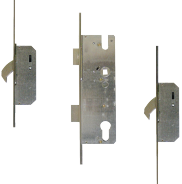

WINKHAUS Cobra Keywind Latch & Deadbolt 20mm Radius Faceplate - 2 Hook

Description

Keywind operated latch & deadbolt multipoint lock system by Winkhaus with 92mm centres, 20mm wide radius faceplate, a single spindle and 2 hooks. This unit is supplied without keeps however they are available to purchase separately.

10 Year Guarantee

35mm Backset

45mm Backset

92mm Centres

Operated By Euro Cylinder

PAS23 & PAS24

Secured by Design Approved

Sold Secure Approved

Features

- Reversible
- Key operated
- Single spindle
- Latch & deadbolt
- All Winkhaus Cobra gearboxes are performance tested to 100,000 cycles
- 20mm radius faceplate

Product Table

L26599

35/92

L26600

45/92