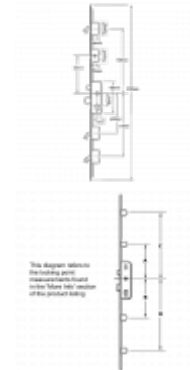

WINKHAUS Cobra Entryguard Lever Operated Latch & Deadbolt 16mm Flat - 3 Hook

Description

The Cobra Lever Operated Latch & Deadbolt multipoint lock with 3 hook locking points from Winkhaus features an integrated Entryguard facility which operates like a door chain, allowing the occupier to view who is at the door without opening the door completely.

10 Year Guarantee

35mm Backset

45mm Backset

92mm Centres

Operated By Euro Cylinder

PAS23 & PAS24

Secured by Design Approved

Sold Secure Approved

Features

- Split spindle
- All Winkhaus Cobra gearboxes are performance tested to 100,000 cycles
- Square forends
- Integrated Entryguard facility operates like a door chain, allowing occupier to see who is at the door before opening
- 16mm wide flat faceplate
- Latch & deadbolt