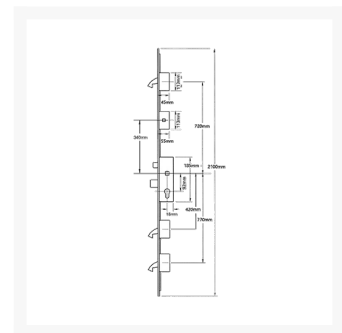

# WINKHAUS Cobra Entryguard Lever Operated Latch & Deadbolt 16mm Flat - 3 Hook

## Description

The Cobra Lever Operated Latch & Deadbolt multipoint lock with 3 hook locking points from Winkhaus features an integrated Entryguard facility which operates like a door chain, allowing the occupier to view who is at the door without opening the door completely.

## Features

- 16mm wide flat faceplate

- Latch & deadbolt

- Integrated Entryguard facility operates like a door chain, allowing occupier to see who is at the door before opening

- Square forends

- All Winkhaus Cobra gearboxes are performance tested to 100,000 cycles