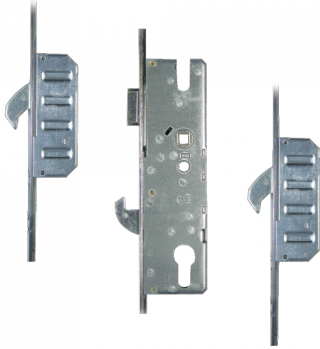

WINKHAUS Cobra Lever Operated Latch & Hookbolt 20mm Radius - 2 Hook

Description

This lever operated latch & hookbolt multipoint lock from Winkhaus features a 20mm radius faceplate, a split spindle and 2 hook locking points.

10 Year
Guarantee

45mm Backset

92mm Centres

PAS23 & PAS24

Features

- All Winkhaus Cobra gearboxes are performance tested to 100,000 cycles
- Split spindle
- Latch & hookbolt
- Euro profile lock case
- 20mm radius faceplate