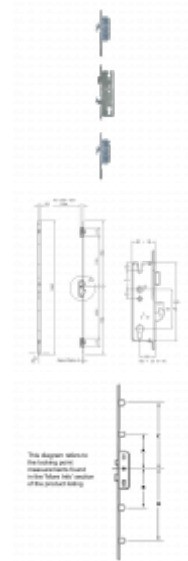

WINKHAUS Cobra Lever Operated Latch & Hookbolt 20mm Radius - 2 Hook

Description

This lever operated latch & hookbolt multipoint lock from Winkhaus features a 20mm radius faceplate, a split spindle and 2 hook locking points.

10 Year
Guarantee

45mm Backset

92mm Centres

PAS23 & PAS24

Features

- All Winkhaus Cobra gearboxes are performance tested to 100,000 cycles
- Split spindle
- Latch & hookbolt
- Euro profile lock case
- 20mm radius faceplate