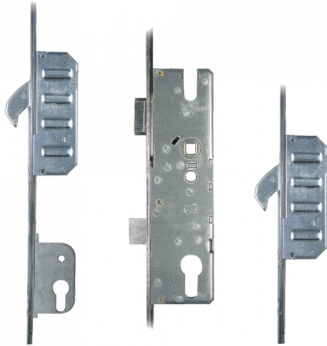

WINKHAUS Cobra Long Lever Operated Latch & Deadbolt Split Spindle - 2 Hook & Lockout

Description

Lever operated latch & deadbolt multipoint lock system by Winkhaus which is fitted with a lockout facility box, the euro cylinder operated lockout box effectively locks out the operation of the centre case making it ideal for situations such as additional security if leaving a home for an extended period of time. It has 92mm centres, 16mm wide faceplate, a split spindle and 2 hooks.

10 Year Guarantee

35mm Backset

45mm Backset

55mm Backset

92mm Centres

Operated By Euro Cylinder

PAS23 & PAS24

Secured by Design Approved

Sold Secure Approved

Features

- All Winkhaus Cobra gearboxes are performance tested to 100,000 cycles
- Split spindle
- Latch & deadbolt
- Euro profile lock case
- 16mm faceplate
- Euro lockout facility box locks out centre case operation

Product Table

L24883

55/92 (Lockout 35mm) - 16mm Faceplate

L24884

55/92 (Lockout 45mm) - 16mm Faceplate