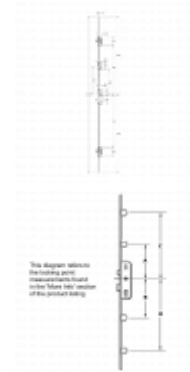

WINKHAUS Cobra Long Lever Operated Latch & Deadbolt Split Spindle - 2 Hook & Lockout

Description

Lever operated latch & deadbolt multipoint lock system by Winkhaus which is fitted with a lockout facility box, the euro cylinder operated lockout box effectively locks out the operation of the centre case making it ideal for situations such as additional security if leaving a home for an extended period of time. It has 92mm centres, 16mm wide faceplate, a split spindle and 2 hooks.

10 Year Guarantee

35mm Backset

45mm Backset

55mm Backset

92mm Centres

Operated By Euro Cylinder

PAS23 & PAS24

Secured by Design Approved

Sold Secure Approved

Features

- All Winkhaus Cobra gearboxes are performance tested to 100,000 cycles
- Split spindle
- Latch & deadbolt
- Euro profile lock case
- 16mm faceplate
- Euro lockout facility box locks out centre case operation

Product Table

L24883

55/92 (Lockout 35mm) - 16mm Faceplate

L24884

55/92 (Lockout 45mm) - 16mm Faceplate