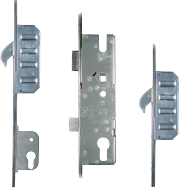

WINKHAUS Cobra Long Lever Operated Latch & Deadbolt Split Spindle - 2 Hook & Lockout

Description

Lever operated latch & deadbolt multipoint lock system by Winkhaus which is fitted with a lockout facility box, the euro cylinder operated lockout box effectively locks out the operation of the centre case making it ideal for situations such as additional security if leaving a home for an extended period of time. It has 92mm centres, 16mm wide faceplate, a split spindle and 2 hooks.

10 Year Guarantee

35mm Backset

45mm Backset

55mm Backset

92mm Centres

Operated By Euro Cylinder

PAS23 & PAS24

Secured by Design Approved

Sold Secure Approved

Features

- All Winkhaus Cobra gearboxes are performance tested to 100,000 cycles
- Split spindle
- Latch & deadbolt
- Euro profile lock case
- 16mm faceplate
- Euro lockout facility box locks out centre case operation

Product Table

L24883

55/92 (Lockout 35mm) - 16mm Faceplate

L24884

55/92 (Lockout 45mm) - 16mm Faceplate