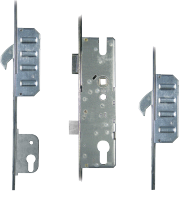

WINKHAUS Cobra Long Lever Operated Latch & Deadbolt Split Spindle - 2 Hook & Lockout

Description

Lever operated latch & deadbolt multipoint lock system by Winkhaus which is fitted with a lockout facility box, the euro cylinder operated lockout box effectively locks out the operation of the centre case making it ideal for situations such as additional security if leaving a home for an extended period of time. It has 92mm centres, 16mm wide faceplate, a split spindle and 2 hooks.

10 Year Guarantee

35mm Backset

45mm Backset

55mm Backset

92mm Centres

Operated By Euro Cylinder

PAS23 & PAS24

Secured by Design Approved

Sold Secure Approved

Features

- All Winkhaus Cobra gearboxes are performance tested to 100,000 cycles
- Split spindle
- Latch & deadbolt
- Euro profile lock case
- 16mm faceplate
- Euro lockout facility box locks out centre case operation

Product Table

L24883

55/92 (Lockout 35mm) - 16mm Faceplate

L24884

55/92 (Lockout 45mm) - 16mm Faceplate