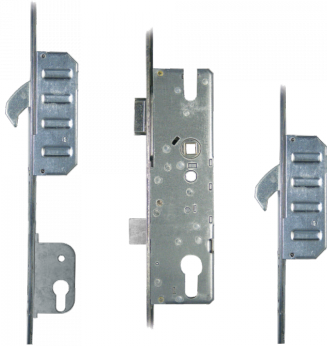

WINKHAUS Cobra Short Lever Operated Latch & Deadbolt Split Spindle & Lockout - 2 Hook

Description

Lever operated latch & deadbolt multipoint lock system by Winkhaus which is fitted with a lockout facility box. The euro cylinder operated lockout box effectively locks out the operation of the centre case making it ideal for situations such as additional security if leaving a home for an extended period of time. It has 92mm centres, 16mm wide faceplate, a split spindle and 2 hooks.

10 Year Guarantee

35mm Backset

45mm Backset

92mm Centres

Operated By Euro Cylinder

PAS23 & PAS24

Secured by Design Approved

Sold Secure Approved

Features

- All Winkhaus Cobra gearboxes are performance tested to 100,000 cycles
- Split spindle
- Latch & deadbolt
- Euro profile lock case
- 16mm faceplate
- Euro lockout facility box locks out centre case operation

Product Table

L24881
35/92 (Lockout 35mm) - 16mm Faceplate

L24882
45/92 (Lockout 45mm) - 16mm Faceplate