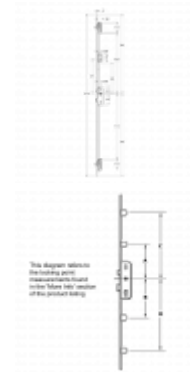

WINKHAUS Cobra Short Lever Operated Latch & Deadbolt Split Spindle & Lockout - 2 Hook

Description

Lever operated latch & deadbolt multipoint lock system by Winkhaus which is fitted with a lockout facility box. The euro cylinder operated lockout box effectively locks out the operation of the centre case making it ideal for situations such as additional security if leaving a home for an extended period of time. It has 92mm centres, 16mm wide faceplate, a split spindle and 2 hooks.

10 Year Guarantee

35mm Backset

45mm Backset

92mm Centres

Operated By Euro Cylinder

PAS23 & PAS24

Secured by Design Approved

Sold Secure Approved

Features

- All Winkhaus Cobra gearboxes are performance tested to 100,000 cycles
- Split spindle
- Latch & deadbolt
- Euro profile lock case
- 16mm faceplate
- Euro lockout facility box locks out centre case operation

Product Table

L24881
35/92 (Lockout 35mm) - 16mm Faceplate

L24882
45/92 (Lockout 45mm) - 16mm Faceplate