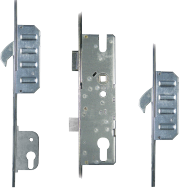

WINKHAUS Cobra Short Lever Operated Latch & Deadbolt Split Spindle & Lockout - 2 Hook

Description

Lever operated latch & deadbolt multipoint lock system by Winkhaus which is fitted with a lockout facility box. The euro cylinder operated lockout box effectively locks out the operation of the centre case making it ideal for situations such as additional security if leaving a home for an extended period of time. It has 92mm centres, 16mm wide faceplate, a split spindle and 2 hooks.

10 Year Guarantee

35mm Backset

45mm Backset

92mm Centres

Operated By Euro Cylinder

PAS23 & PAS24

Secured by Design Approved

Sold Secure Approved

Features

- All Winkhaus Cobra gearboxes are performance tested to 100,000 cycles
- Split spindle
- Latch & deadbolt
- Euro profile lock case
- 16mm faceplate
- Euro lockout facility box locks out centre case operation

Product Table

L24881
35/92 (Lockout 35mm) - 16mm Faceplate

L24882
45/92 (Lockout 45mm) - 16mm Faceplate