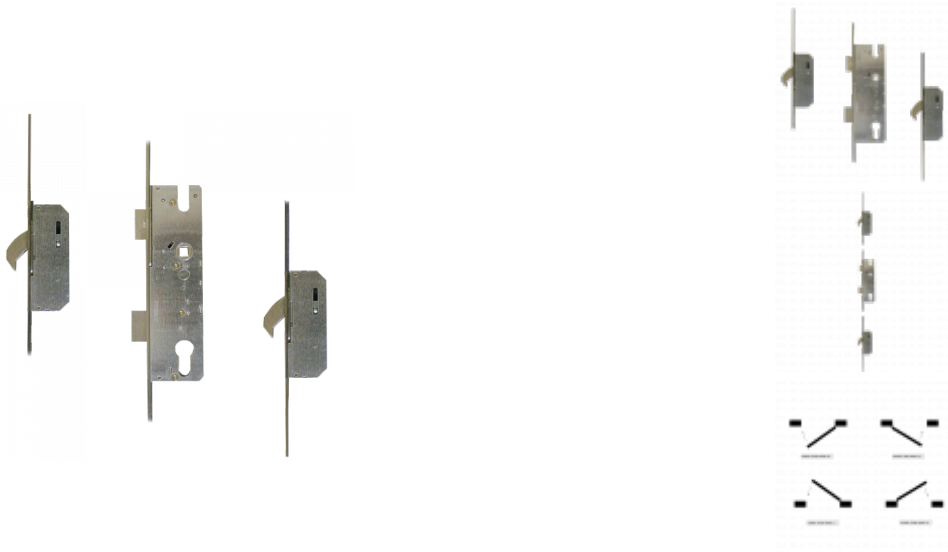

## WINKHAUS Cobra Keywind Latch & Deadbolt 16mm Flat Single Spindle - 2 Hook

### Description

Keywind operated latch & deadbolt multipoint lock system by Winkhaus with 92mm centres, 16mm wide faceplate, a single spindle and 2 hooks. Supplied without keeps. Centre and extension keeps are available to purchase separately.

10 Year  
Guarantee

35mm  
Backset

45mm  
Backset

92mm  
Centres

Operated By  
Euro Cylinder

PAS23 &  
PAS24

Secured by  
Design  
Approved

Sold Secure  
Approved

### Features

- Handed product
- Key operated
- Single spindle
- Latch & deadbolt
- All Winkhaus Cobra gearboxes are performance tested to 100,000 cycles
- 16mm Faceplate