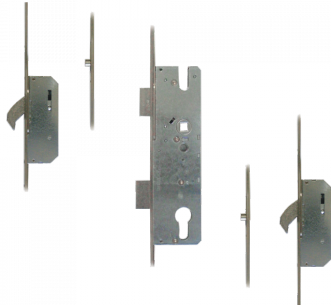

## WINKHAUS Cobra Lever Operated Latch & Deadbolt Split Spindle - 2 Hook 2 Roller

### Description

---

A Winkhaus Cobra split spindle lever operated latch and deadbolt multipoint with 2 hooks and 2 rollers. It has a 16mm faceplate and 92mm centres.

10 Year  
Guarantee

35mm Backset

92mm Centres

### Features

---

- All Winkhaus Cobra gearboxes are performance tested to 100,000 cycles
- 16mm faceplate
- Split spindle
- Latch & deadbolt
- Euro profile lock case
- A - Lift lever to engage locking mechanisms and then one full turn of the cylinder to lock. One full turn of the key then push down on the lever to unlock