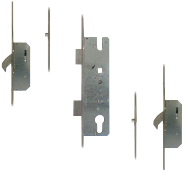

Product Table

L17410

35/92