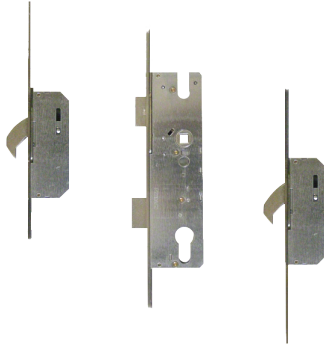

WINKHAUS Cobra Lever Operated Latch & Deadbolt Split Spindle - 2 Hook

Description

Lever operated latch & deadbolt multipoint lock system by Winkhaus with 92mm centres, 16mm wide faceplate, a split spindle and 2 hooks.

35mm Backset

45mm Backset

55mm Backset

92mm Centres

Operated By
Euro
Cylinder

Features

- 16mm faceplate
- Split spindle
- Latch & deadbolt
- Euro profile lock case
- A - Lift lever to engage locking mechanisms and then one full turn of the cylinder to lock. One full turn of the key then push down on the lever to unlock

Product Table

L15355

35/92 - 16mm Faceplate

L15353

45/92 - 16mm Faceplate

L31619

55/92 - 16mm Faceplate