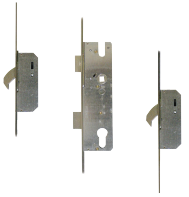

WINKHAUS Cobra Lever Operated Latch & Deadbolt Split Spindle - 2 Hook

Description

Lever operated latch & deadbolt multipoint lock system by Winkhaus with 92mm centres, 16mm wide faceplate, a split spindle and 2 hooks.

35mm Backset

45mm Backset

55mm Backset

92mm Centres

Operated By
Euro
Cylinder

Features

- 16mm faceplate
- Split spindle
- Latch & deadbolt
- Euro profile lock case
- A - Lift lever to engage locking mechanisms and then one full turn of the cylinder to lock. One full turn of the key then push down on the lever to unlock

Product Table

L15355

35/92 - 16mm Faceplate

L15353

45/92 - 16mm Faceplate

L31619

55/92 - 16mm Faceplate