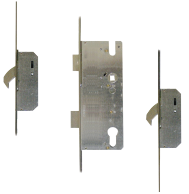

WINKHAUS Cobra Lever Operated Latch & Deadbolt Split Spindle - 2 Hook

Description

Lever operated latch & deadbolt multipoint lock system by Winkhaus with 92mm centres, 16mm wide faceplate, a split spindle and 2 hooks.

35mm Backset

45mm Backset

55mm Backset

92mm Centres

Operated By
Euro
Cylinder

Features

- 16mm faceplate
- Split spindle
- Latch & deadbolt
- Euro profile lock case
- A - Lift lever to engage locking mechanisms and then one full turn of the cylinder to lock. One full turn of the key then push down on the lever to unlock

Product Table

L15355

35/92 - 16mm Faceplate

L15353

45/92 - 16mm Faceplate

L31619

55/92 - 16mm Faceplate