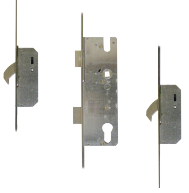

WINKHAUS Cobra Lever Operated Latch & Deadbolt Split Spindle - 2 Hook

Description

Lever operated latch & deadbolt multipoint lock system by Winkhaus with 92mm centres, 16mm wide faceplate, a split spindle and 2 hooks.

35mm Backset

45mm Backset

55mm Backset

92mm Centres

Operated By
Euro
Cylinder

Features

- 16mm faceplate
- Split spindle
- Latch & deadbolt
- Euro profile lock case
- A - Lift lever to engage locking mechanisms and then one full turn of the cylinder to lock. One full turn of the key then push down on the lever to unlock

Product Table

L15355

35/92 - 16mm Faceplate

L15353

45/92 - 16mm Faceplate

L31619

55/92 - 16mm Faceplate