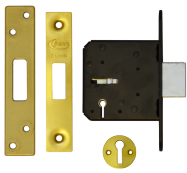

ASEC 3 Lever Deadlock

Description

These ASEC 3 lever deadlocks are an ideal way to secure internal residential / office doors. They provide increased levels of security with their 3 close gated levers and anti-pick device.

- 3 year guarantee
- Brass deadbolt and 3 close gated levers
- 2 plated steel keys / 100 differs
- Suitable for internal residential / office doors

Product Table

AS1013

64mm PB KD Bagged

AS1012

64mm SS KD Bagged