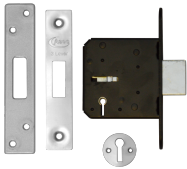

AS1014

76mm SC KD Bagged