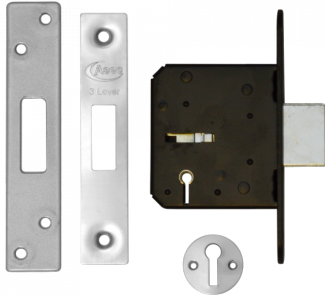

ASEC 3 Lever Deadlock

Description

These ASEC 3 lever deadlocks are an ideal way to secure internal residential / office doors. They provide increased levels of security with their 3 close gated levers and anti-pick device.

Supplied With
2 Keys

3 Lever
Mechanism

3 Year
Guarantee

Keyed To Differ

Call For Key
Cutting
Services

Reversible
Handing

Call For
Workshop
Services

Features

- 3 year guarantee
- Brass deadbolt and 3 close gated levers
- 2 plated steel keys / 100 differs
- Suitable for internal residential / office doors

Product Table

AS1013

64mm PB KD Bagged

AS1012

64mm SS KD Bagged