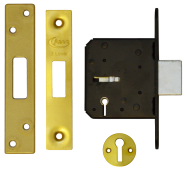

ASEC 3 Lever Deadlock

Description

These ASEC 3 lever deadlocks are an ideal way to secure internal residential / office doors. They provide increased levels of security with their 3 close gated levers and anti-pick device.

Supplied With
2 Keys

3 Lever
Mechanism

3 Year
Guarantee

Keyed To Differ

Call For Key
Cutting
Services

Reversible
Handing

Call For
Workshop
Services

Features

- 3 year guarantee
- Brass deadbolt and 3 close gated levers
- 2 plated steel keys / 100 differs
- Suitable for internal residential / office doors

Product Table

AS1013

64mm PB KD Bagged

AS1012

64mm SS KD Bagged