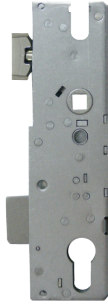

WINKHAUS Cobra Lever Operated Latch & Deadbolt Gearbox

Description

A Winkhaus Cobra split spindle lever operated latch and deadbolt gearbox with 92mm centres. Available in a choice of backset.

BACK
35

BACK
45

BACK
55

CEN
92

35mm Backset 45mm Backset 55mm Backset

92mm
Centres

Features

- Split spindle
- Centre Gearbox Only
- Latch & deadbolt
- Euro profile lock case

Product Table

L18292

35/92

L18293

45/92

L23672

55/92