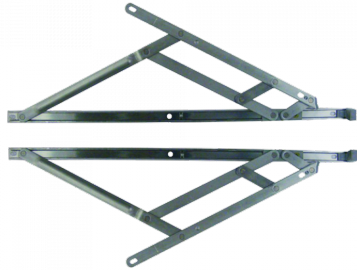

ASEC Friction Hinge Top Hung - 13mm

Description

A pair of Asec top hung friction hinges with a 13mm stack height, supplied as a left and a right hand pair.

Features

- Handed
- Supplied in pairs
- Smooth operation
- Effective weather & draught proofing
- Fool proof locating system for reliable, accurate closure

Product Table

L14516
200mm X 13mm

L14517
250mm (10 Inch) X 13mm

L14518
300mm (12 Inch) X 13mm

L14519

400mm (16 Inch) X 13mm

L14520

500mm (20 Inch) x 13mm

L14521

600mm (24 Inch) X 13mm