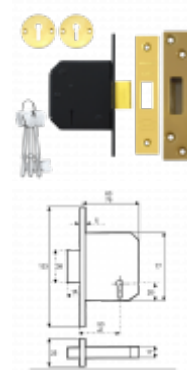

## Description

The Willenhall M1C is a 5 lever mortice deadlock with a slightly larger case than usual. The 67mm case has a 40mm backset and the 80mm case has a 53mm backset. It is supplied keyed to differ and comes with 3 keys.

Supplied With 3 Keys

5 Lever Mechanism

Keyed To Differ

Call For Workshop Services

## Features

- Supplied with matching escutcheons
- Case sizes 67mm and 80mm