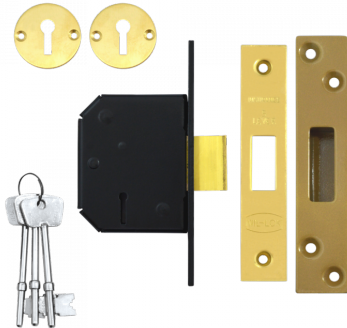

# WILLENHALL LOCKS M1C 5 Lever Deadlock

## Description

The Willenhall M1C is a 5 lever mortice deadlock with a slightly larger case than usual. The 67mm case has a 40mm backset and the 80mm case has a 53mm backset. It is supplied keyed to differ and comes with 3 keys.

Supplied With 3 Keys

5 Lever Mechanism

Keyed To Differ

Call For Workshop Services

## Features

- Supplied with matching escutcheons
- Case sizes 67mm and 80mm