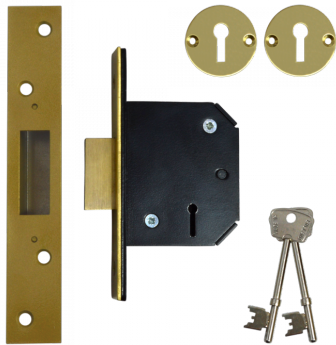

WILLENHALL LOCKS M1 5 Lever Deadlock

Description

The Willenhall M1 is a 5 lever mortice deadlock. It is available keyed to differ or keyed alike and comes supplied with 2 keys.

Supplied With 2
Keys

5 Lever Mechanism

Keyed Alike

Keyed To Differ

Call For
Workshop
Services

Features

- Supplied c/w matching escutcheons

Product Table

4834

64mm PB KA Boxed

4833

64mm PB KD Boxed

L5245

64mm SC KD Boxed

10156

75mm PB KD Boxed