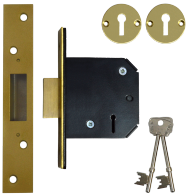

WILLENHALL LOCKS M1 5 Lever Deadlock

Description

The Willenhall M1 is a 5 lever mortice deadlock. It is available keyed to differ or keyed alike and comes supplied with 2 keys.

Supplied With 2
Keys

5 Lever Mechanism

Keyed Alike

Keyed To Differ

Call For
Workshop
Services

Features

- Supplied c/w matching escutcheons

Product Table

4834

64mm PB KA Boxed

4833

64mm PB KD Boxed

L5245

64mm SC KD Boxed

10156

75mm PB KD Boxed