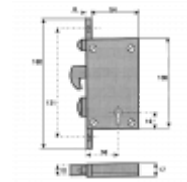

WILLENHALL LOCKS G17 5 Lever Gatelock

Description

The Willenhall G17 is a face fix 5 lever hook bolt gate lock. The lock has a 32mm backset and is supplied keyed to differ with 2 keys.

Supplied With 2 Keys

5 Lever Mechanism

32mm Backset

Keyed To Differ

Features

- 'Steady' bolts, located top and bottom, prevent the gate being lifted to release the hook
- Hookbolt is locked or unlocked by key from either side
- Optional steel locking box available

Product Table

4438
60mm SB KD