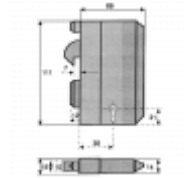

WILLENHALL LOCKS G10 5 Lever Gatelock

Description

The Willenhall G10 is a 5 lever gatelock with 38mm backset. It is keyed to differ and supplied with 2 keys.

Supplied With 2
Keys

5 Lever Mechanism

Keyed To Differ

Features

- Optional steel locking box available

Product Table

4829

68mm SB KD