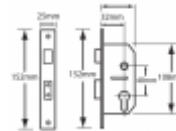

WILLENHALL LOCKS EP1 Euro Sashcase

Description

The Willenhall EP1 is a 50mm euro sash case suitable for narrow style glazed and french doors. It has a 32mm backset and 48mm centres.

32mm Backset

48mm Centres

Operated By Euro Cylinder

Features

- Latchbolt operated by handle
- Reversible Latch Bolt
- Latch & Deadbolt
- Euro profile sash case
- Ideal for doors with narrow stile (i.e. glazed and French doors)

Product Table