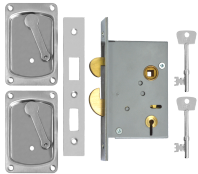

WILLENHALL LOCKS 3500 Locking Hookbolt

Features

Product Table

L13639

75mm PB KD Boxed

L13638

75mm SC KD Boxed