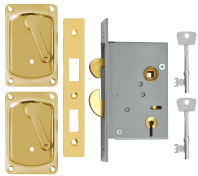

WILLENHALL LOCKS 3500 Locking Hookbolt

Features

Product Table

L13639

75mm PB KD Boxed

L13638

75mm SC KD Boxed