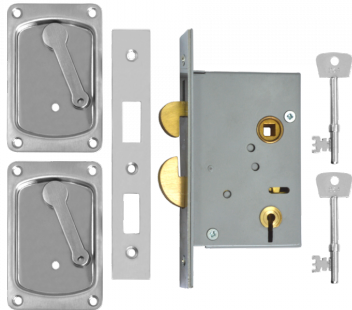

WILLENHALL LOCKS 3500 Locking Hookbolt

Features

Product Table

L13639

75mm PB KD Boxed

L13638

75mm SC KD Boxed