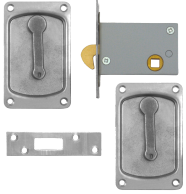

## Features

---

- Comes with flush handles

## Product Table

---

**L13631**  
64mm PB Boxed

**L13635**  
64mm PB Boxed With Snib

**L13630**  
64mm SC Boxed

**L13634**  
64mm SC Boxed With Snib

**L13633**

75mm PB Boxed

**L13637**

75mm PB Boxed With Snib

**L13632**

75mm SC Boxed

**L13636**

75mm SC Boxed With Snib