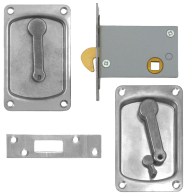

## Features

---

- Comes with flush handles

## Product Table

---

**L13631**  
64mm PB Boxed

**L13635**  
64mm PB Boxed With Snib

**L13630**  
64mm SC Boxed

**L13634**  
64mm SC Boxed With Snib

**L13633**

75mm PB Boxed

**L13637**

75mm PB Boxed With Snib

**L13632**

75mm SC Boxed

**L13636**

75mm SC Boxed With Snib