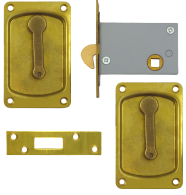

## Features

---

- Comes with flush handles

## Product Table

---

**L13631**  
64mm PB Boxed

**L13635**  
64mm PB Boxed With Snib

**L13630**  
64mm SC Boxed

**L13634**  
64mm SC Boxed With Snib

**L13633**

75mm PB Boxed

**L13637**

75mm PB Boxed With Snib

**L13632**

75mm SC Boxed

**L13636**

75mm SC Boxed With Snib