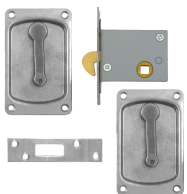

## Features

---

- Comes with flush handles

## Product Table

---

**L13631**  
64mm PB Boxed

**L13635**  
64mm PB Boxed With Snib

**L13630**  
64mm SC Boxed

**L13634**  
64mm SC Boxed With Snib

**L13633**

75mm PB Boxed

**L13637**

75mm PB Boxed With Snib

**L13632**

75mm SC Boxed

**L13636**

75mm SC Boxed With Snib