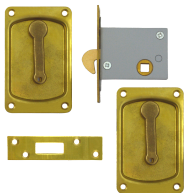

## Features

---

- Comes with flush handles

## Product Table

---

**L13631**  
64mm PB Boxed

**L13635**  
64mm PB Boxed With Snib

**L13630**  
64mm SC Boxed

**L13634**  
64mm SC Boxed With Snib

**L13633**

75mm PB Boxed