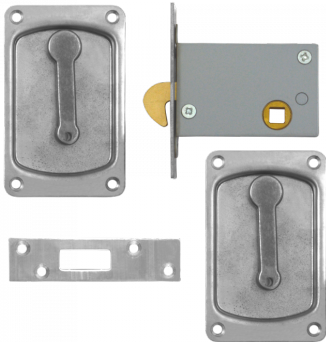

# WILLENHALL LOCKS 3000 Hookbolt

## Features

---

- Comes with flush handles

## Product Table

---

**L13631**  
64mm PB Boxed

**L13635**  
64mm PB Boxed With Snib

**L13630**  
64mm SC Boxed

**L13634**  
64mm SC Boxed With Snib

**L13633**

75mm PB Boxed