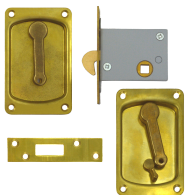

## Features

---

- Comes with flush handles

## Product Table

---

**L13631**  
64mm PB Boxed

**L13635**  
64mm PB Boxed With Snib

**L13630**  
64mm SC Boxed

**L13634**  
64mm SC Boxed With Snib

**L13633**

75mm PB Boxed