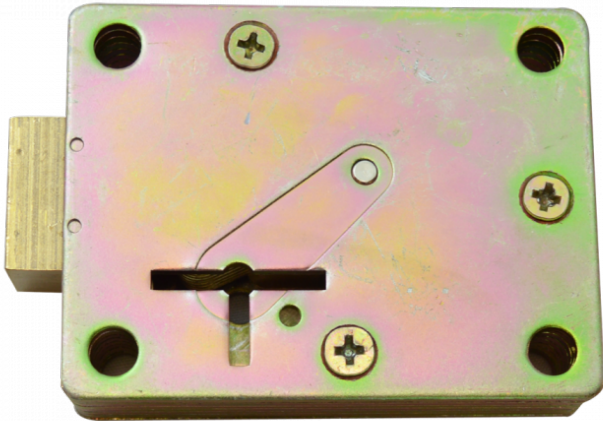

WALSALL LOCKS S1774-96 7 Lever Multi Keyway Laminated Safe Lock

Description

The Walsall S1774-96 is a multi purpose 3 way key entry 7 lever safe lock with a laminated body.

Supplied With 2 Keys

7 Lever Mechanism

Features

- Multi keyway
- Supplied with 2 keys
- Keyway to suite Up, Down and Across

Product Table

L23700

GALV 7 Lever Multi