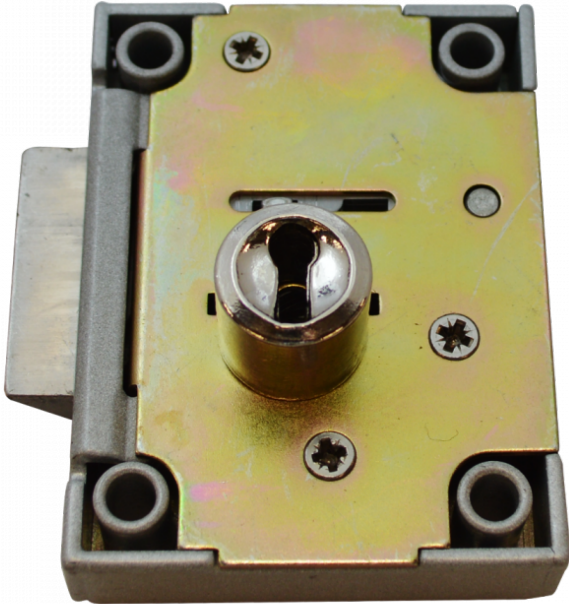

WALSALL LOCKS S1310SN 6 Lever Slam Lock c/w Nozzle

Description

The Walsall S1310SN is a latch action, key retaining 6 lever safe lock which comes with a 18.5mm nozzle.

Supplied With 2 Keys

6 Lever Mechanism

Features

- Key retaining
- Nozzle
- Supplied with 2 keys
- Slam latch

Product Table

L23702
S1310SN Nozzle