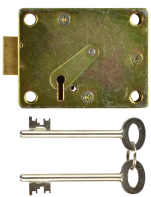

Description

A Walsall Locks 7 lever safe lock. It is zinc plated finish and comes supplied with 2 keys.

7 Lever Mechanism

Features

- NB: Replacement for Era 771/2/3 laminated safe locks
- Available in three applications:- Down shoot, side shoot and up shoot

Product Table

L8307
GALV 7 Lever Across Shoot

L8306
GALV 7 Lever Down Shoot