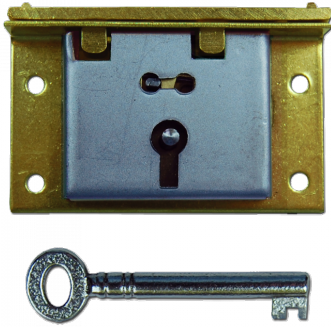

ASEC 20 Boxlock

Description

Cut (or mortice in) box lock.

Supplied With 1
Key

1 Lever Mechanism

Keyed To Differ

Features

- Deadbolt locked and unlocked by key

Product Table

AS6500

50mm SB KD Visi

AS6501

64mm SB KD Visi