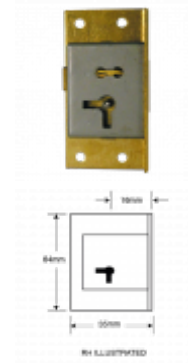

ASEC 20 1 Lever Cut Cupboard Lock

Description

Cut (or mortice in) cupboard lock can be used also for a drawer lock.

Supplied With 1 Key

1 Lever Mechanism

Keyed Alike

Features

- Not reversible -handing must be stated when ordering

Product Table

AS6509

64mm SB KA LH Visi

AS6510

64mm SB KA RH Visi